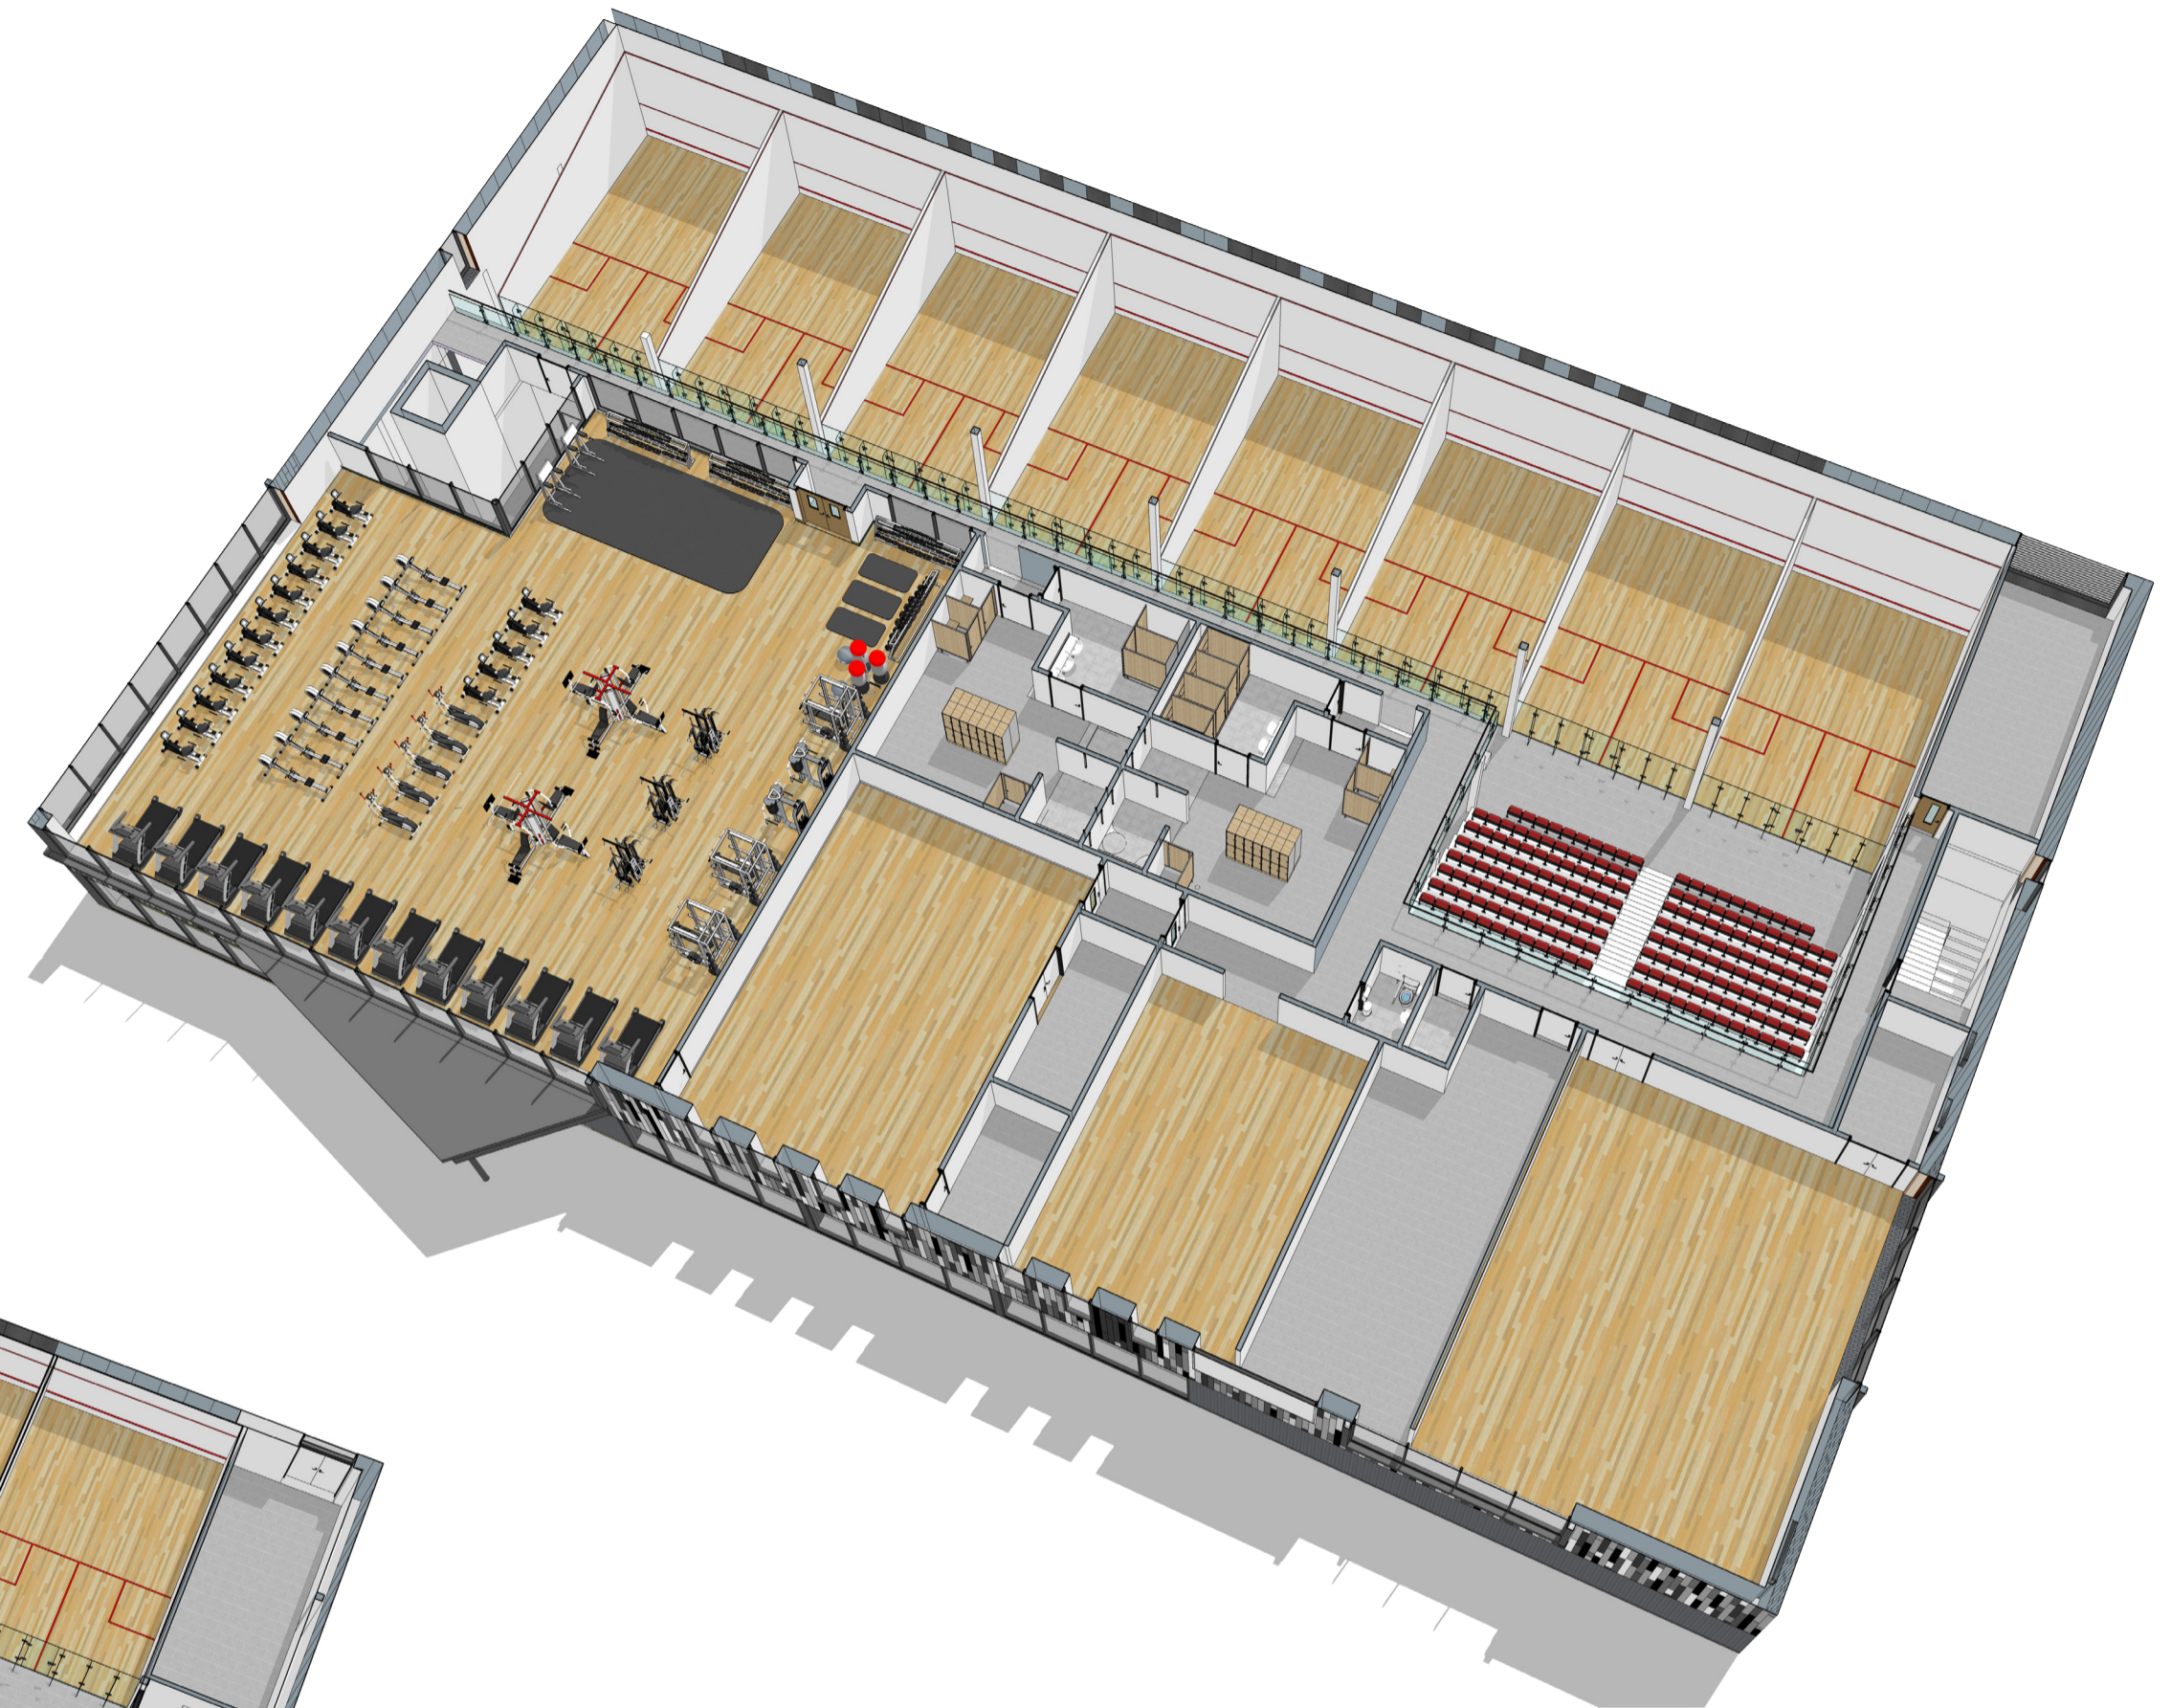

BROOME MANOR CLUB

GROUND FLOOR FACILITIES:-

- Café and Bar
- Function Room
- 8 Squash Courts with spectator viewing, comprising:
 - ◊ 2 show courts
 - ◊ 2 Interactive Squash (interactivesquash.com) courts
 - ◊ 3 flexible courts with moving walls (can provide 2 full size doubles courts)
- Pool (20m x 8m)
- Spa / Steam / Sauna
- Treatment Rooms
- Male / Female / Family Wet Change

FIRST FLOOR FACILITIES:-

- Mezzanine level spectator viewing of all 8 squash courts
- Show Courts seating for 156 spectators, with a maximum viewing capacity of around 200
- A "state of the art" 85 Station Gymnasium
- Studio
- High Intensity Studio
- Spin Studio with the latest equipment
- Male / Female Dry Change

FIRST FLOOR

GROUND FLOOR