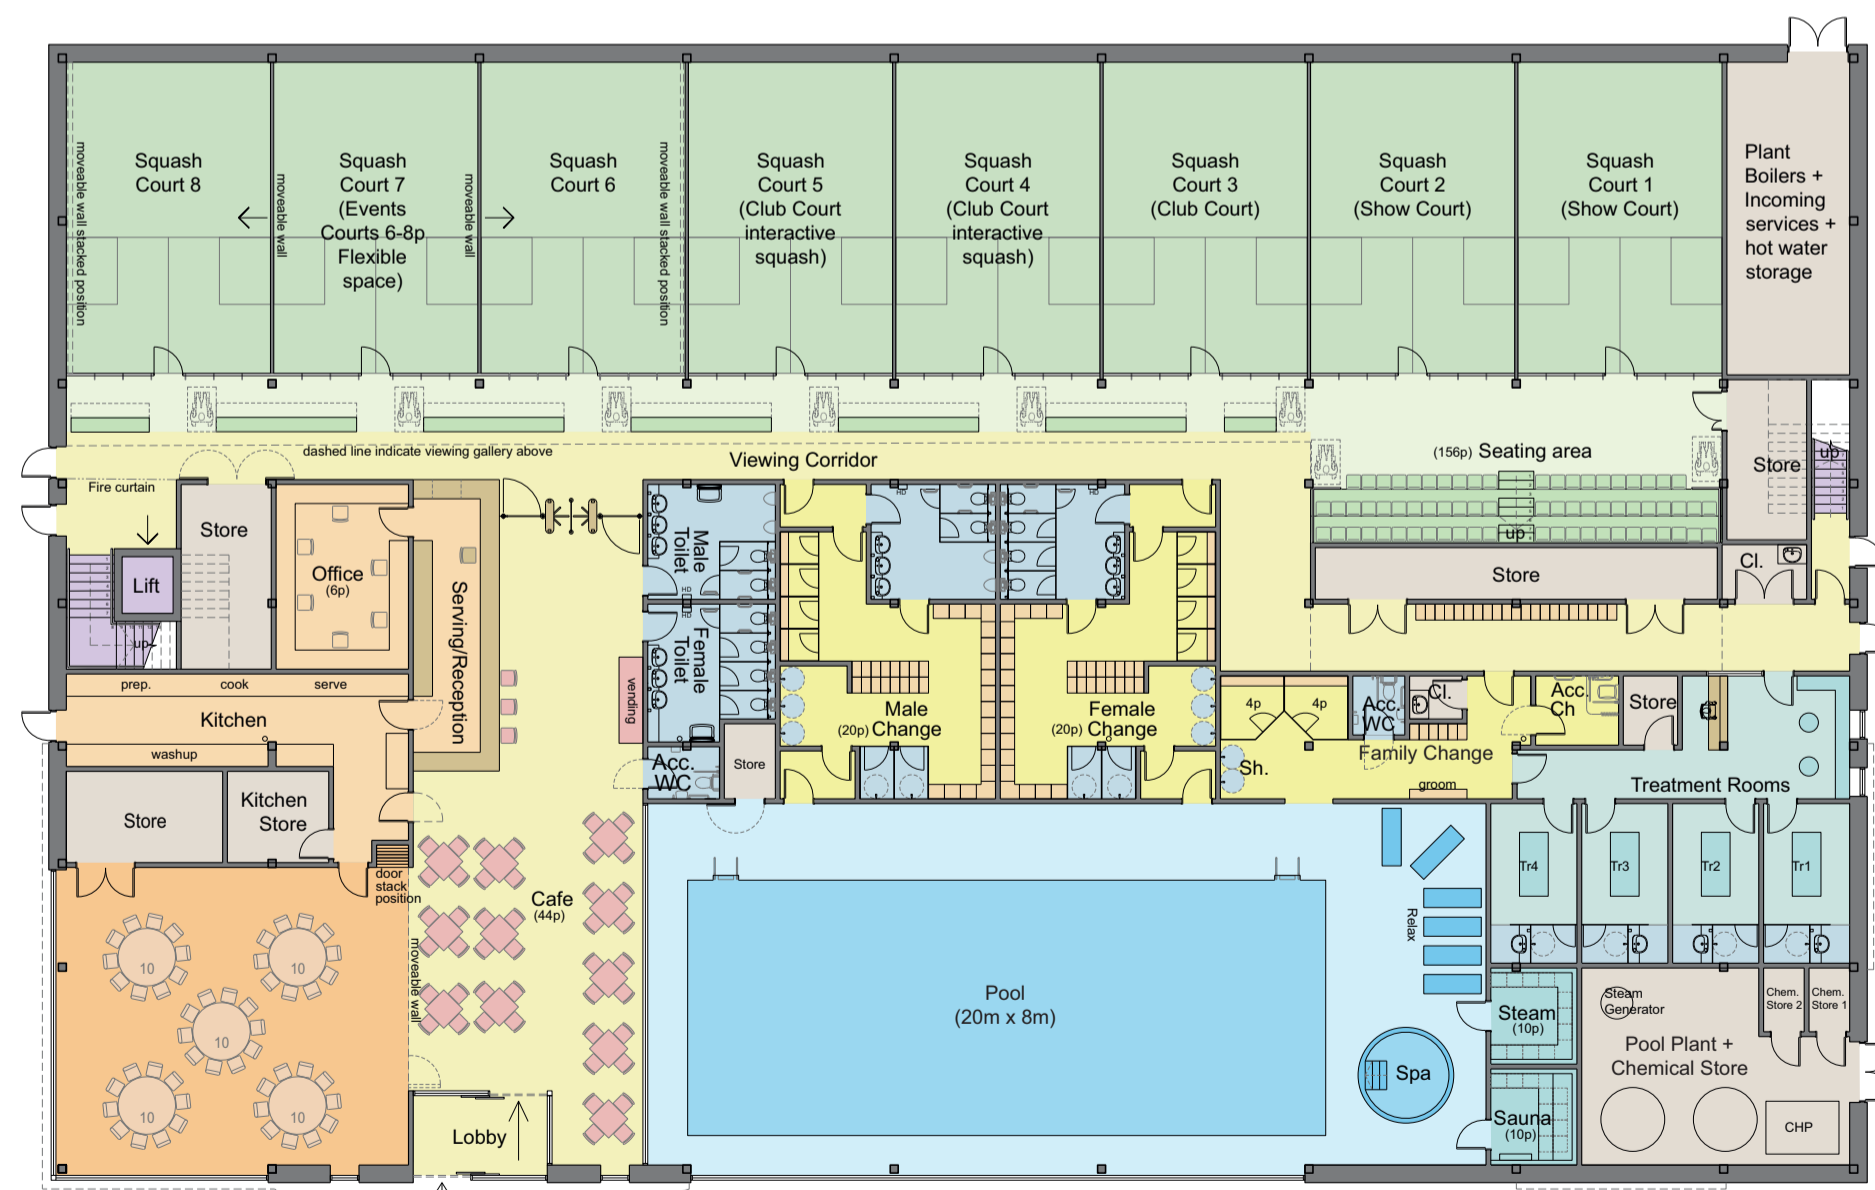

BROOME MANOR CLUB

GROUND FLOOR FACILITIES:-

- Café and Bar
- Function Room
- 8 Squash Courts with spectator viewing, comprising:
 - ◊ 2 show courts
 - ◊ 2 Interactive Squash (interactivesquash.com) courts
 - ◊ 3 flexible courts with moving walls (can provide 2 full size doubles courts)
- Pool (20m x 8m)
- Spa / Steam / Sauna
- Treatment Rooms
- Male / Female / Family Wet Change

FIRST FLOOR FACILITIES:-

- Mezzanine level spectator viewing of all 8 squash courts
- Show Courts seating for 156 spectators, with a maximum viewing capacity of around 200
- A "state of the art" 85 Station Gymnasium
- Studio
- High Intensity Studio
- Spin Studio with the latest equipment
- Male / Female Dry Change

FIRST FLOOR

GROUND FLOOR