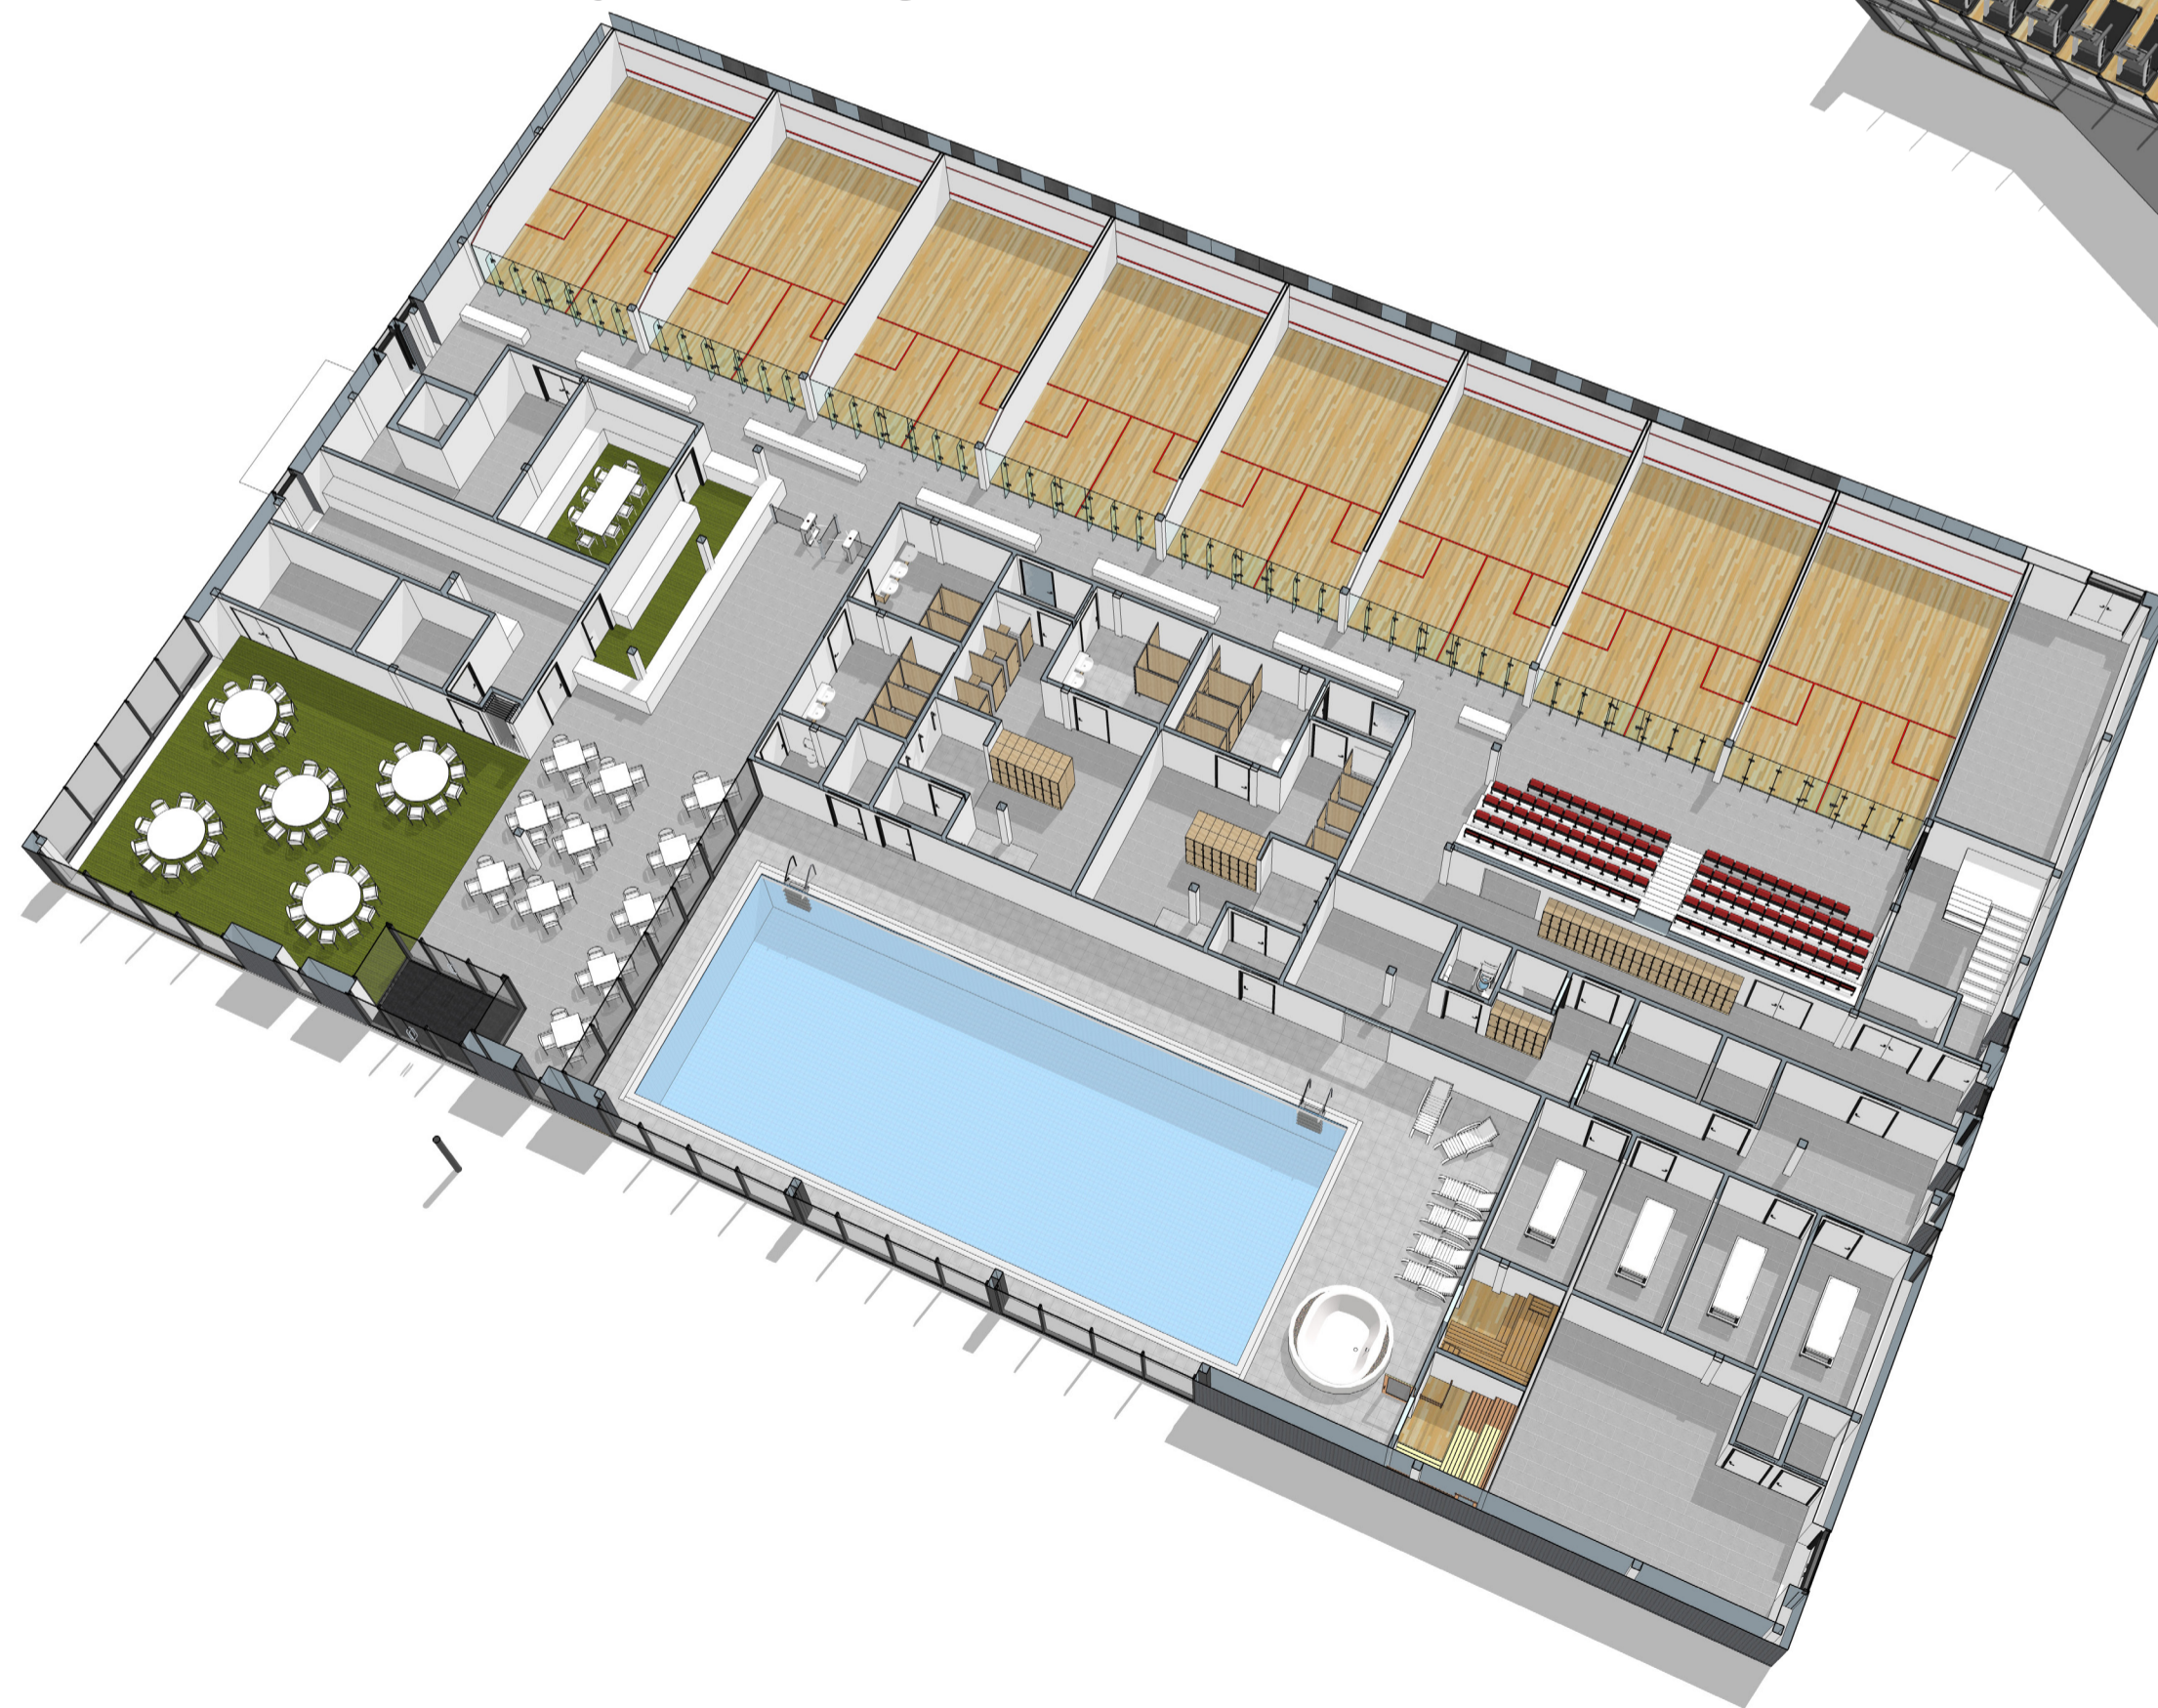

BROOME MANOR CLUB

GROUND FLOOR FACILITIES:-

- Café and Bar
- Function Room
- 8 Squash Courts with spectator viewing, comprising:
 - ◊ 2 show courts
 - ◊ 2 Interactive Squash (interactivesquash.com) courts
 - ◊ 3 flexible courts with moving walls (can provide 2 full size doubles courts)
- Pool (20m x 8m)
- Spa / Steam / Sauna
- Treatment Rooms
- Male / Female / Family Wet Change

FIRST FLOOR FACILITIES:-

- Mezzanine level spectator viewing of all 8 squash courts
- Show Courts seating for 156 spectators, with a maximum viewing capacity of around 200
- A "state of the art" 85 Station Gymnasium
- Studio
- High Intensity Studio
- Spin Studio with the latest equipment
- Male / Female Dry Change

FIRST FLOOR

GROUND FLOOR