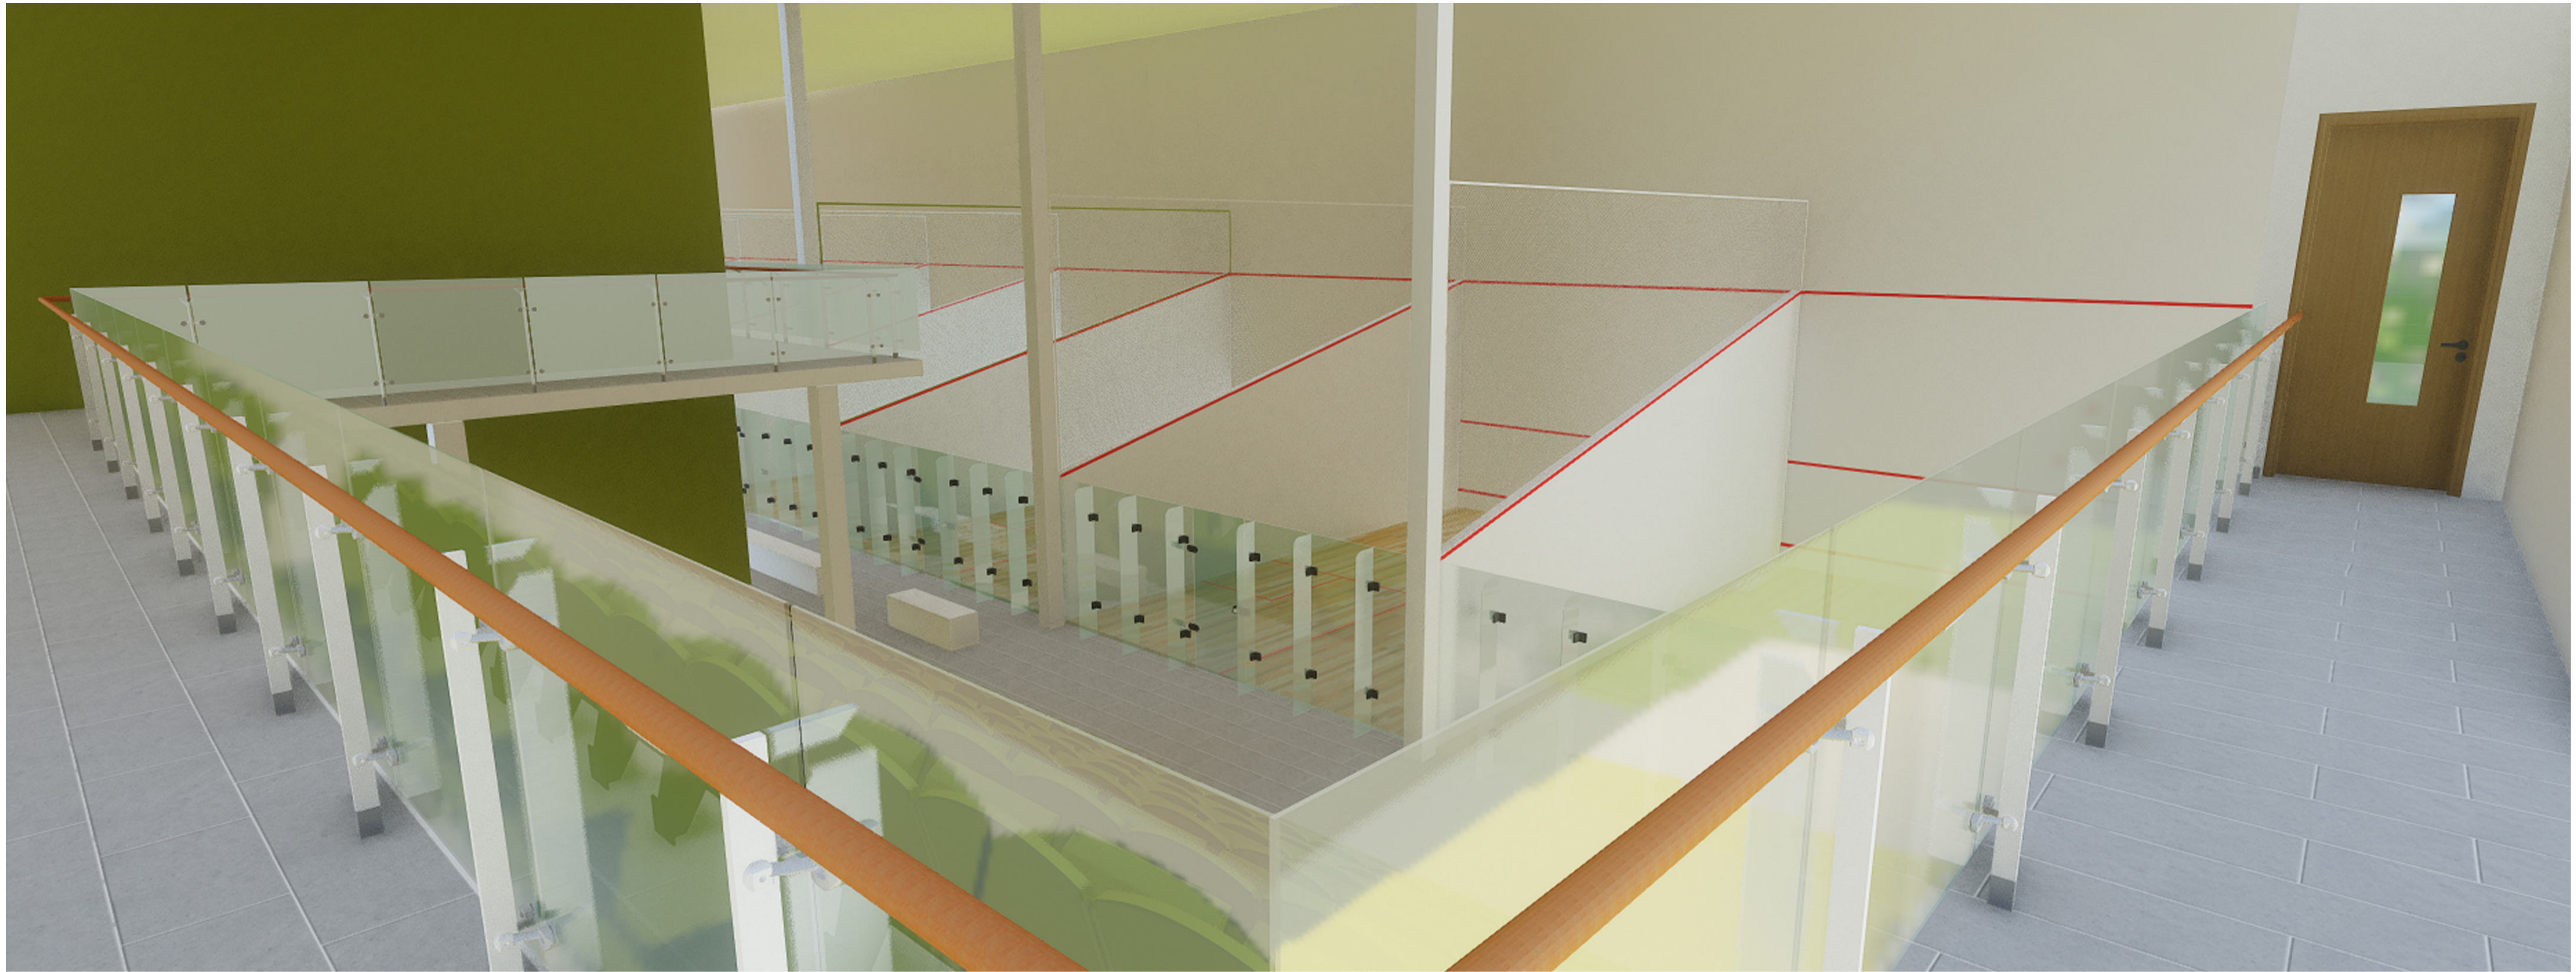

BROOME MANOR CLUB

GROUND FLOOR FACILITIES:-

- Café and Bar
- Function Room
- 8 Squash Courts with spectator viewing, comprising:
 - ◊ 2 show courts
 - ◊ 2 Interactive Squash (interactivesquash.com) courts
 - ◊ 3 flexible courts with moving walls (can provide 2 full size doubles courts)
- Pool (20m x 8m)
- Spa / Steam / Sauna
- Treatment Rooms
- Male / Female / Family Wet Change

FIRST FLOOR FACILITIES:-

- Mezzanine level spectator viewing of all 8 squash courts
- Show Courts seating for 156 spectators, with a maximum viewing capacity of around 200
- A "state of the art" 85 Station Gymnasium
- Studio
- High Intensity Studio
- Spin Studio with the latest equipment
- Male / Female Dry Change

FIRST FLOOR

GROUND FLOOR